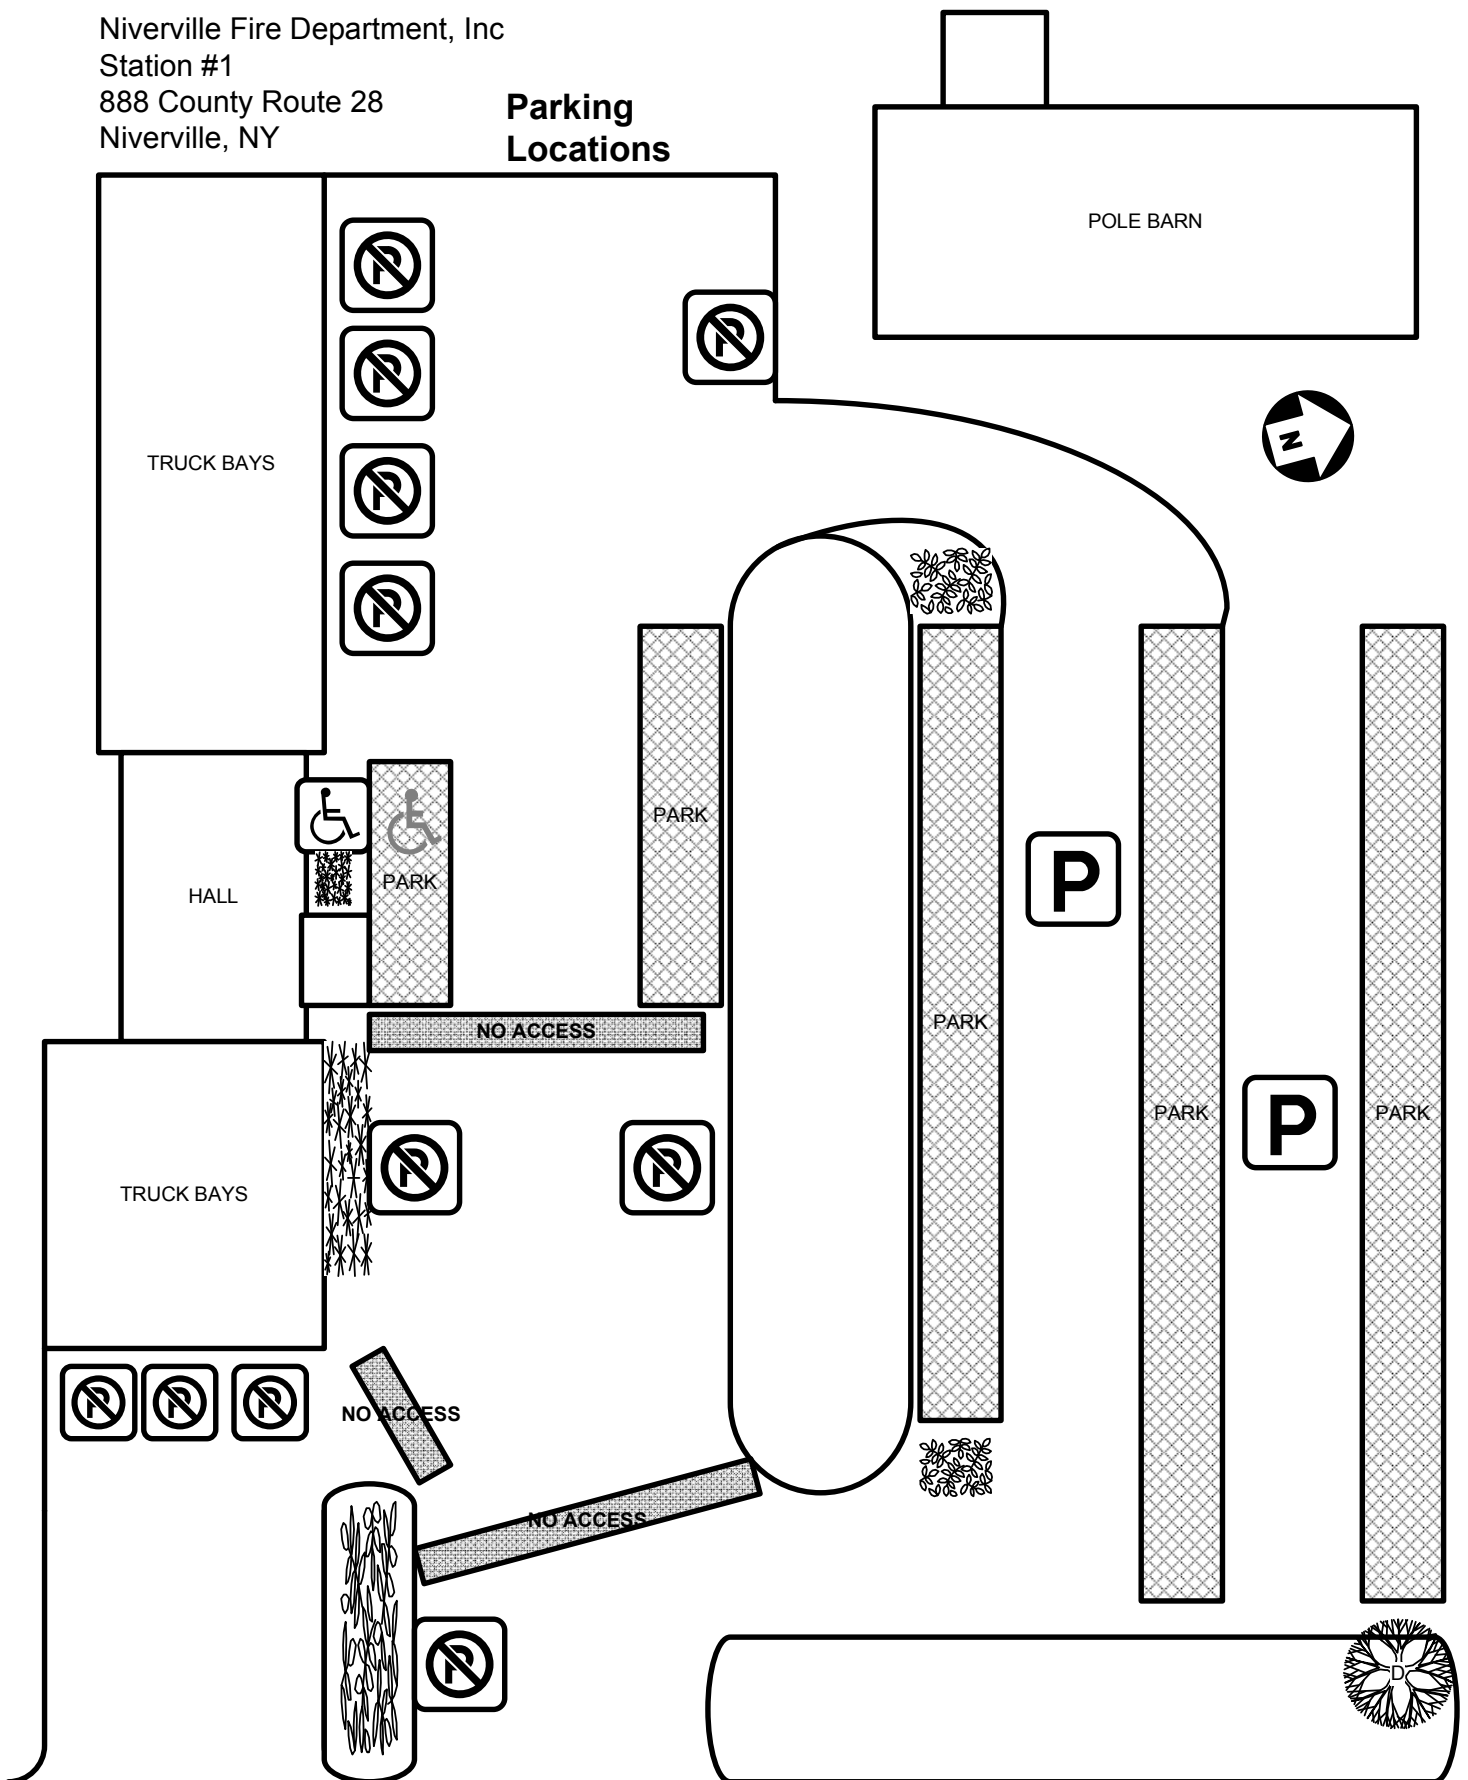

Niverville Fire Department, Inc  
Station #1  
888 County Route 28  
Niverville, NY

### Parking Locations

County Route 28 - Main Street